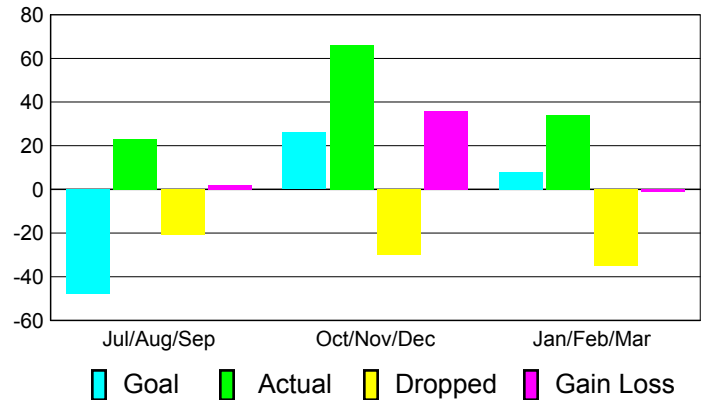

Membership Results 2010-2011

Goal, New, Dropped, Gain/Loss

Comparison of Membership Gain/Loss

Current Year Compared to the Previous Year