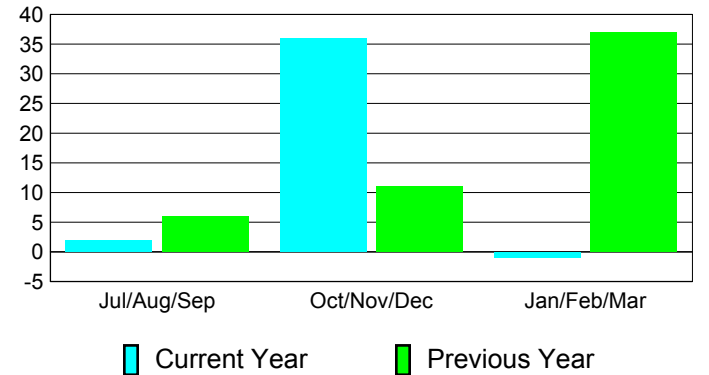

**Membership Results
2010-2011**

**Membership
2009-2010**

Month	Net Memb Goal	Actual New Memb	Actual Dropped Memb	Gain/Loss of Memb	Gain/Loss of Memb
Jul/Aug/Sep	-48	23	-21	2	6
Oct/Nov/Dec	26	66	-30	36	11
Jan/Feb/Mar	8	34	-35	-1	37
Totals	-14	123	-86	37	54

Membership Results 2010-2011

Goal, New, Dropped, Gain/Loss

Comparison of Membership Gain/Loss

Current Year Compared to the Previous Year

Gender Comparison 2010-2011

Jul/Aug/Sep

Oct/Nov/Dec

Jan/Feb/Mar