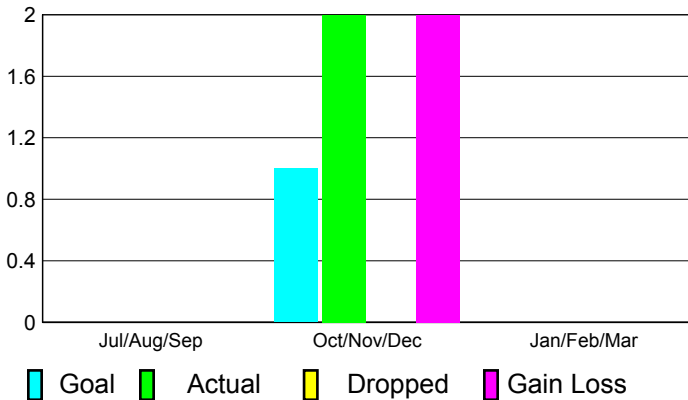

2010-2011 GMT Reports for District (or Undistricted) **District 111WR**

GMT: **Heinrich K. K. Alles**

Location: **GERMANY**

GMT CA: **4**

CLUBS

**Club Results
2010-2011**

**Clubs
2009-2010**

Month	New Club Goal	Actual New Clubs	Actual Dropped Clubs	Gain/Loss of Clubs	Gain/Loss of Clubs
Jul/Aug/Sep	0	0	0	0	0
Oct/Nov/Dec	1	2	0	2	0
Jan/Feb/Mar	0	0	0	0	1
Totals	1	2	0	2	1

Club Results 2010-2011

Goal, New, Dropped, Gain/Loss

Comparison of Club Gain/Loss

Current Year Compared to the Previous Year

YTD Status Quo Clubs 2010-2011

Status Quo Clubs Compared to Status Quo Members

MEMBERSHIP